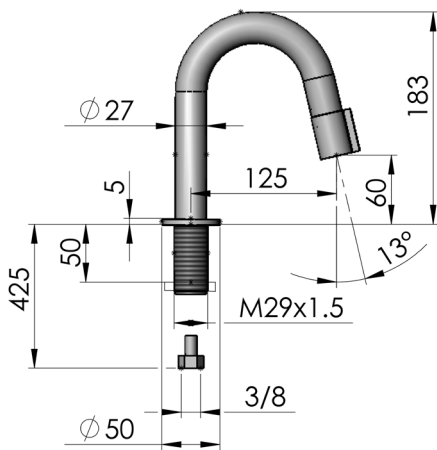

## WASHBASIN PILLAR TAP DESIGN LINE

**Swiss Eco Tap**<sup>®</sup>  
the acqua saver

### FEATURES

- ◆ 125 mm projection
- ◆ Fixed spout
- ◆ Operation by quarter turn ceramic valve, turning-handle
- ◆ Connection only to cold water pipe (energy saving 100%) or mixed water pipe
- ◆ Tmax 25 °C (security against legionella)
- ◆ Temperature resistance: 80 °C

Article-No.	Nozzle	Flow rate l/min at 3 bars	Water saving	Energy saving
A59790-001-xxx	EcoJet	0.65	93%	100%
A59790-101-xxx	EcoTwist	1.30	86%	100%
A59790-201-xxx	EcoPearl	1.80	80%	100%
A59790-401-xxx	EcoRegular	4.90	60%	100%